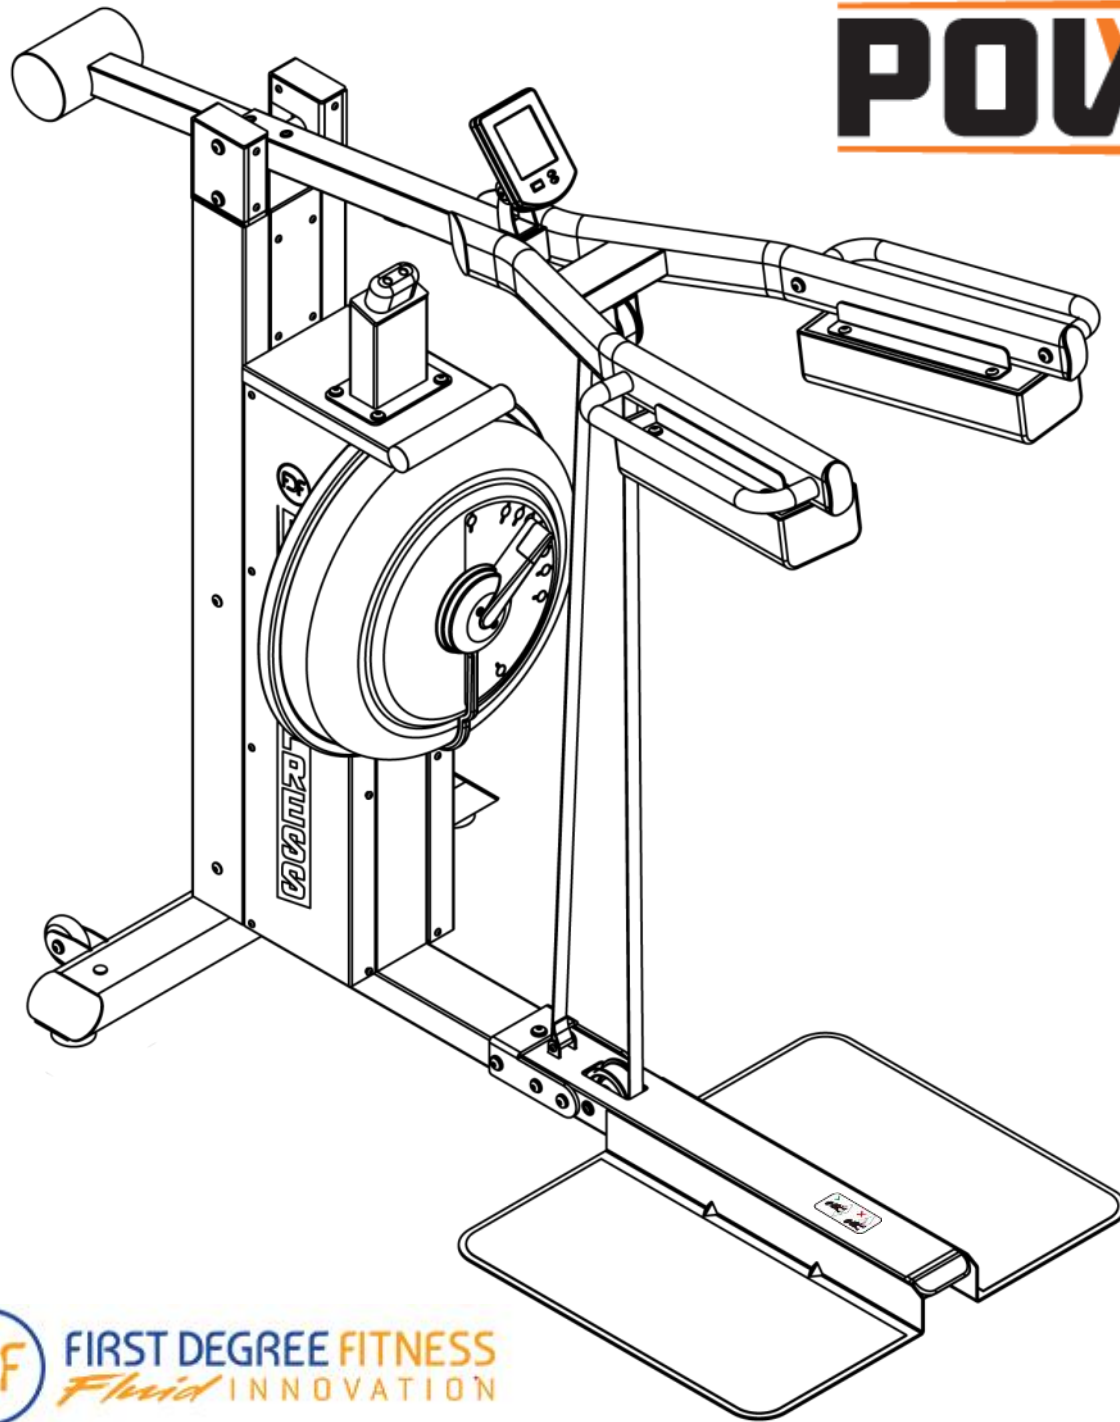

POWER PRESS

Exploded Diagram

10244	1	Shaft 11.9x115mm
62807	2	Dome Head Bolt M8x15 - B
65918	1	Dome Head Bolt M10x60 - B
65921	2	Washer M8x19x1.6t - B
65949	7	Washer M10x21x2t - B
65962	6	Dome Head Bolt M10x25 - B

Upper Main Frame Assembly

15410 - Before **#18 04023-4032 10**

15510 - After **#18 04113-4118 10**

10095	2	Dome Head Bolt M6x10 - B
10100	6	Washer M6x16x1t - B
10114	2	Computer Mount Plastic Bushing 20x16x13x10
10251	2	Shaft 10x49mm
10252	1	End Cap 50x50mm
10253	2	End Cap 40x80mm
11097	1	Nut Dome Head M10 - B
13219	1	Heart Rate Wiring 800mm - Upper
13619	4	Dome Head Bolt M6x15 - B
15410	2	Pillow Block Ball Bearing
15501	1	Upper Main Frame Complete - Power Press Orange
15506	1	Balance Bar
15507	2	Arm Tube
15508	2	Grip for Arm Tube
15509	2	Shoulder Pad
15510	2	Pillow Block Ball Bearing
15511	1	Shaft 10x42mm
16501	1	Upper Main Frame Complete - Power Press Gray
20021	4	Dome Head Bolt M10x35 - B
21150	4	Dome Head Bolt M10x15 - B
62807	8	Dome Head Bolt M8x15 - B
65910	4	Nyloc Nut M10 - B
65918	1	Dome Head Bolt M10x60 - B
65921	8	Washer M8x19x1.6t - B
65949	9	Washer M10x21x2t - B
66014	1	Belt Pulley with 6000zz Bearings Complete
70933	1	LCD for Bluetooth Auto-Adjust Monitor
70936	1	Membrane for Power Zone
92310	1	Bluetooth Auto-Adjust Monitor