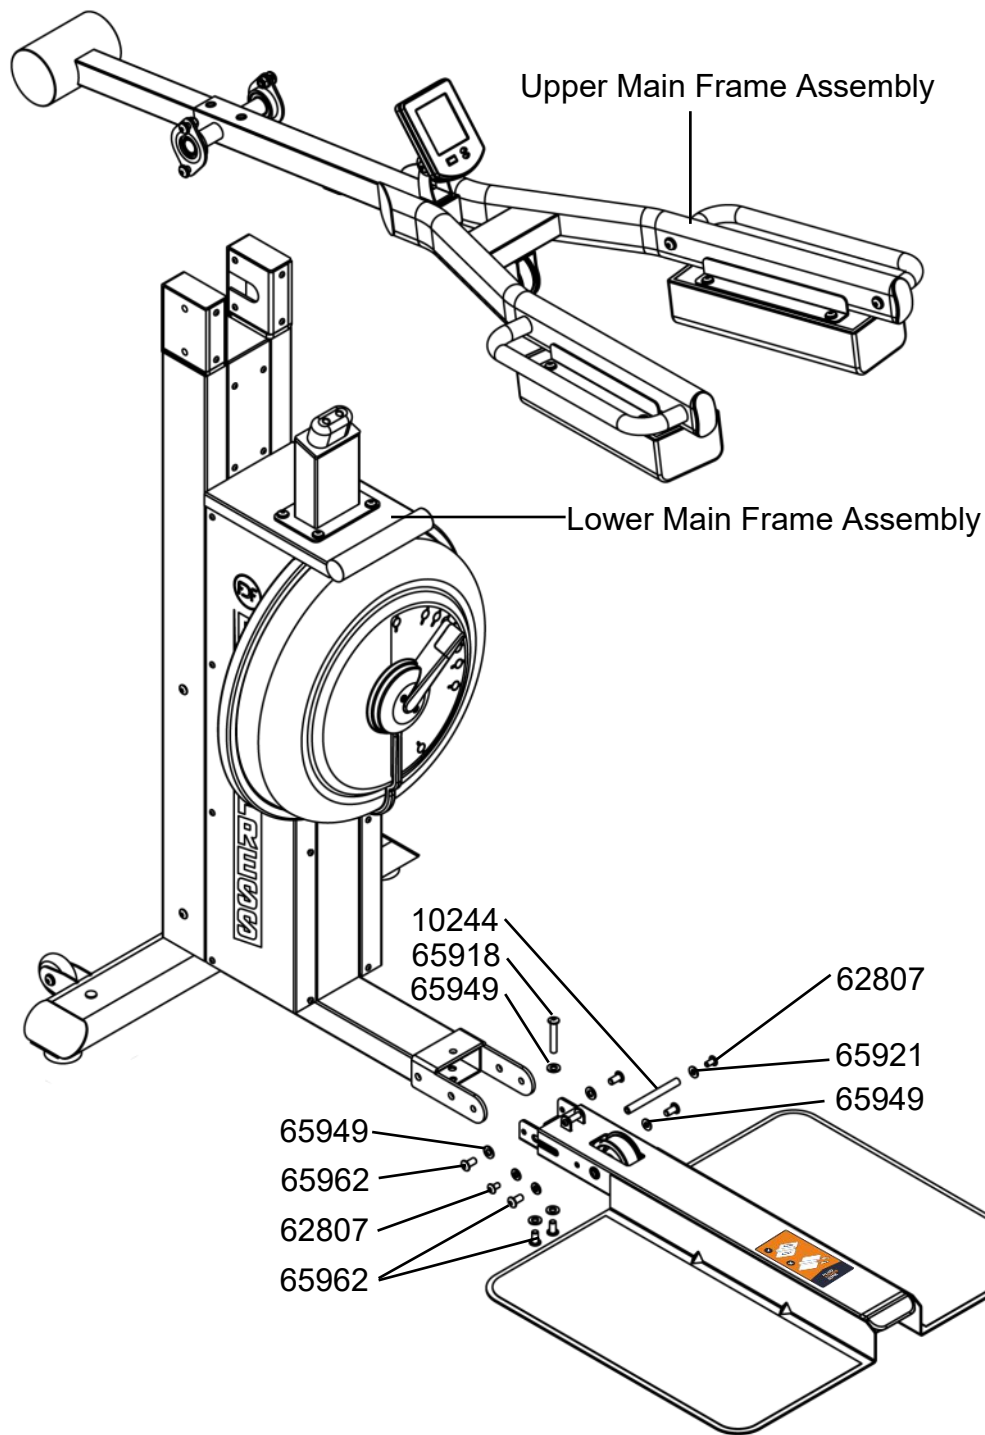

POWER PRESS

Exploded Diagram

10244	1	Shaft 11.9x115mm
62807	2	Dome Head Bolt M8x15 - B
65918	1	Dome Head Bolt M10x60 - B
65921	2	Washer M8x19x1.6t - B
65949	7	Washer M10x21x2t - B
65962	6	Dome Head Bolt M10x25 - B

Upper Main Frame Assembly

15410 - Before **#18 04023-4032 10**

15510 - After **#18 04113-4118 10**

10095	2	Dome Head Bolt M6x10 - B
10100	6	Washer M6x16x1t - B
10114	2	Computer Mount Plastic Bushing 20x16x13x10
10251	2	Shaft 10x49mm
10252	1	End Cap 50x50mm
10253	2	End Cap 40x80mm
11097	1	Nut Dome Head M10 - B
13219	1	Heart Rate Wiring 800mm - Upper
13619	4	Dome Head Bolt M6x15 - B
15410	2	Pillow Block Ball Bearing
15501	1	Upper Main Frame Complete - Power Press Orange
15506	1	Balance Bar
15507	2	Arm Tube
15508	2	Grip for Arm Tube
15509	2	Shoulder Pad
15510	2	Pillow Block Ball Bearing
15511	1	Shaft 10x42mm
16501	1	Upper Main Frame Complete - Power Press Gray
20021	4	Dome Head Bolt M10x35 - B
21150	4	Dome Head Bolt M10x15 - B
62807	8	Dome Head Bolt M8x15 - B
65910	4	Nyloc Nut M10 - B
65918	1	Dome Head Bolt M10x60 - B
65921	8	Washer M8x19x1.6t - B
65949	9	Washer M10x21x2t - B
66014	1	Belt Pulley with 6000zz Bearings Complete
70933	1	LCD for Bluetooth Auto-Adjust Monitor
70936	1	Membrane for Power Zone
92310	1	Bluetooth Auto-Adjust Monitor

Foot Plate Assembly

10095	2	Dome Head Bolt M6x10 - B
10100	2	Washer M6x16 - B
10199	1	End Cap 100x50mm
10222	1	Shaft 10x104mm
10223	2	Plastic Bushing 10.5x14x34.5
10236	1	Shaft 9.5x31mm
11089	1	Dome Head Bolt M8x30 - B
15503	1	Foot Plate & Rubber Pad #10165 & Non Skid #10319 & Decal#15017
66014	1	Belt Pulley with 6000zz Bearings Complete
65913	2	Dome Head Bolt M6x20 - B
65921	1	Washer M8.5x19x1.6t - B