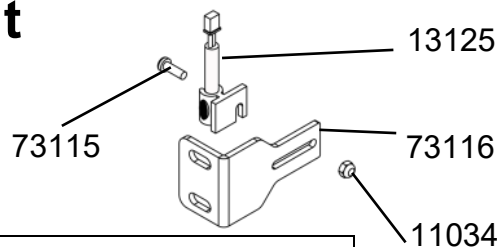

A263 Sensor Kit

11034	1	Nut M4 -B
13125	1	Sensor Lead 45cm DT
73115	1	Round Head Phillips Screw M4x12
73116	1	Sensor Bracket