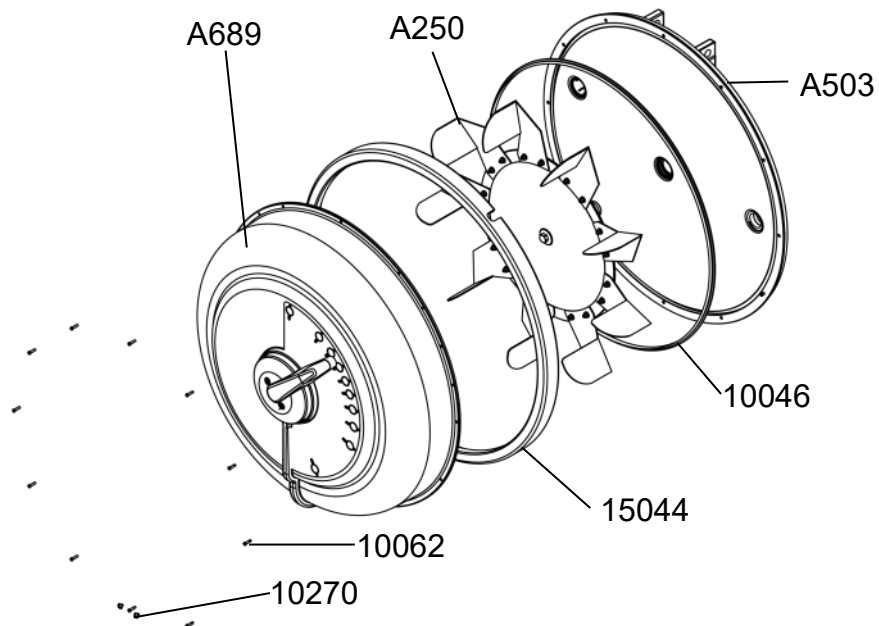

A252 Complete Tank Assembly

A250	1	Flywheel Complete Assembly
A503	1	Tank Back Kit - Black
A689	1	Tank Cover Assembly
10046	1	Tank Large Seal
10062	12	Round Head Phillips Screw M3x12 SUS
10270	2	Round Head Phillips Bolt M4x8 SUS
15044	1	Tank Outer Cover Ring - Black