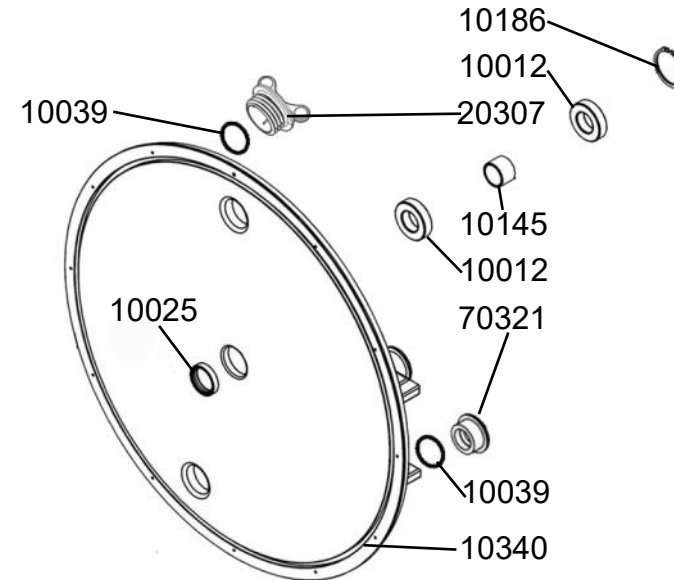

A263 Sensor Kit

11034	1	Nut M4 -B
13125	1	Sensor Lead 45cm DT
73115	1	Round Head Phillips Screw M4x12
73116	1	Sensor Bracket

A284 Pulley Assembly

20150	1	Dome Head Bolt M10x15
62852	2	Hex Head Bolt M6x60 - B
70315	1	Magnetic Ring & Rare Earth Magnet #60124
73082	1	Washer 10.2x30x3t SUS
74705	1	One Way Bearings & Needle Bearings included for Belt/
84510	1	Bushing 25x35x5t
84514	1	Bushing 25x35x65t
84519	1	Bungee 6mmx3120mm & Inner Clip #65922 & Hook
84506	1	Belt 5360mm

A689 Tank Cover Assembly

13245 PC Tank Not Sold Separately

10028	1	Backing Plate 0.8mm SUS	10281	1	Gear M1T48
10032	2	Nylon Resistance Adjuster O Ring 12x9x1.5	10384	1	Adjuster Knob Set Gary incl. Cap #10214 & Screw #10213 & Ball Plunger #10272
10033	4	Washer 10x4.2x1 SUS	11027	1	Adjuster Handle Shaft
10034	4	Nut M4 SUS	13030	1	Adjuster PP Tank Ring 358x10
10035	4	Hex Bolt M4 SUS	13245	1	PC Tank Cover with Decal #15006 & Triangle plate #13046 & Bolts #65992
10036	12	Flat Tapping Screw M3x20 SUS	23925	1	Grub Screw M6x10
10211	1	Locating Plate	53959	2	Counter Sunk Bolt M3x8 -SUS
10218	1	Adjuster Handle	65693	2	Dome Head Bolt M5x15 - B
10280	1	Lever Base incl. Potentiometer, #1322 Gear #10287 & Nut #10288			

A250 Flywheel Assembly

10016	1	C Clip STW-25
10033	18	Washer 10x4.2x1 SUS
10034	18	Nut M4 SUS
10035	18	Hex Bolt M4 SUS
10047	9	Impeller Blade
70303	1	Flywheel - E316/VX2/E520/VX3
75313	1	Impeller Shaft 252mm

A012 Tank Bearing & Seal Kit

10012	2	Bearing NSK6005ZZ
10025	1	Seal NBR 37x30x8t for Flywheel Shaft
10145	1	Bearing Spacer 30x25.1x20.5mm
10186	1	C Clip RTW-48

A503 Tank Back Kit - Black

10012	2	Bearing NSK6005ZZ
10025	1	Seal NBR 37x30x8t for Flywheel Shaft
10145	1	Bearing Spacer 30x25.1x20.5mm
10186	1	C Clip RTW-48
10340	1	Tank Back - Black
20307	1	Tank Plug Black with O-Ring #10039
70321	1	Tank Plug Black with O Ring #10039