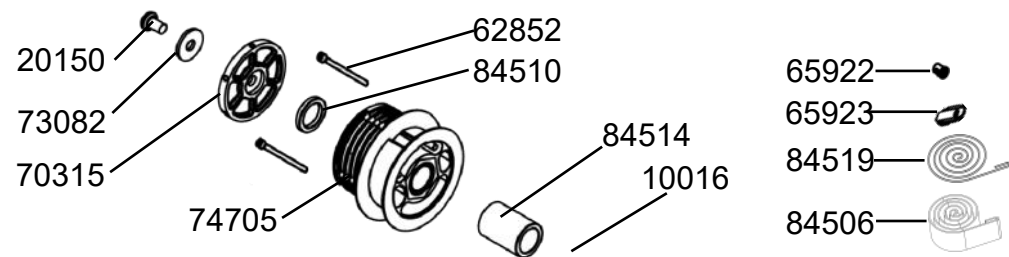

A284 Pulley Assembly

20150	1	Dome Head Bolt M10x15
62852	2	Hex Head Bolt M6x60 - B
70315	1	Magnetic Ring & Rare Earth Magnet #60124
73082	1	Washer 10.2x30x3t SUS
74705	1	One Way Bearings & Needle Bearings included for Belt/
84510	1	Bushing 25x35x5t
84514	1	Bushing 25x35x65t
84519	1	Bungee 6mmx3120mm & Inner Clip #65922 & Hook
84506	1	Belt 5360mm