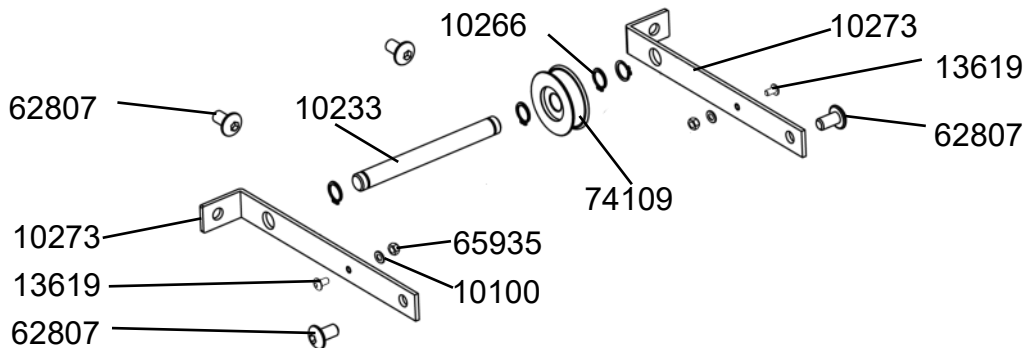

Bungee Pulley Assembly

10100	2	Washer M6x16 - B
10233	1	Shaft 12x118 - Rear
10266	4	C Clip STW-12
10273	2	L-Shaped Support Bracket
13619	2	Dome Head Bolt M6x15 - B
62807	4	Dome Head Bolt M8x15 - B
65935	2	Nyloc Nut M6 - B
74109	1	Bungee Pulley with Bearing - L16