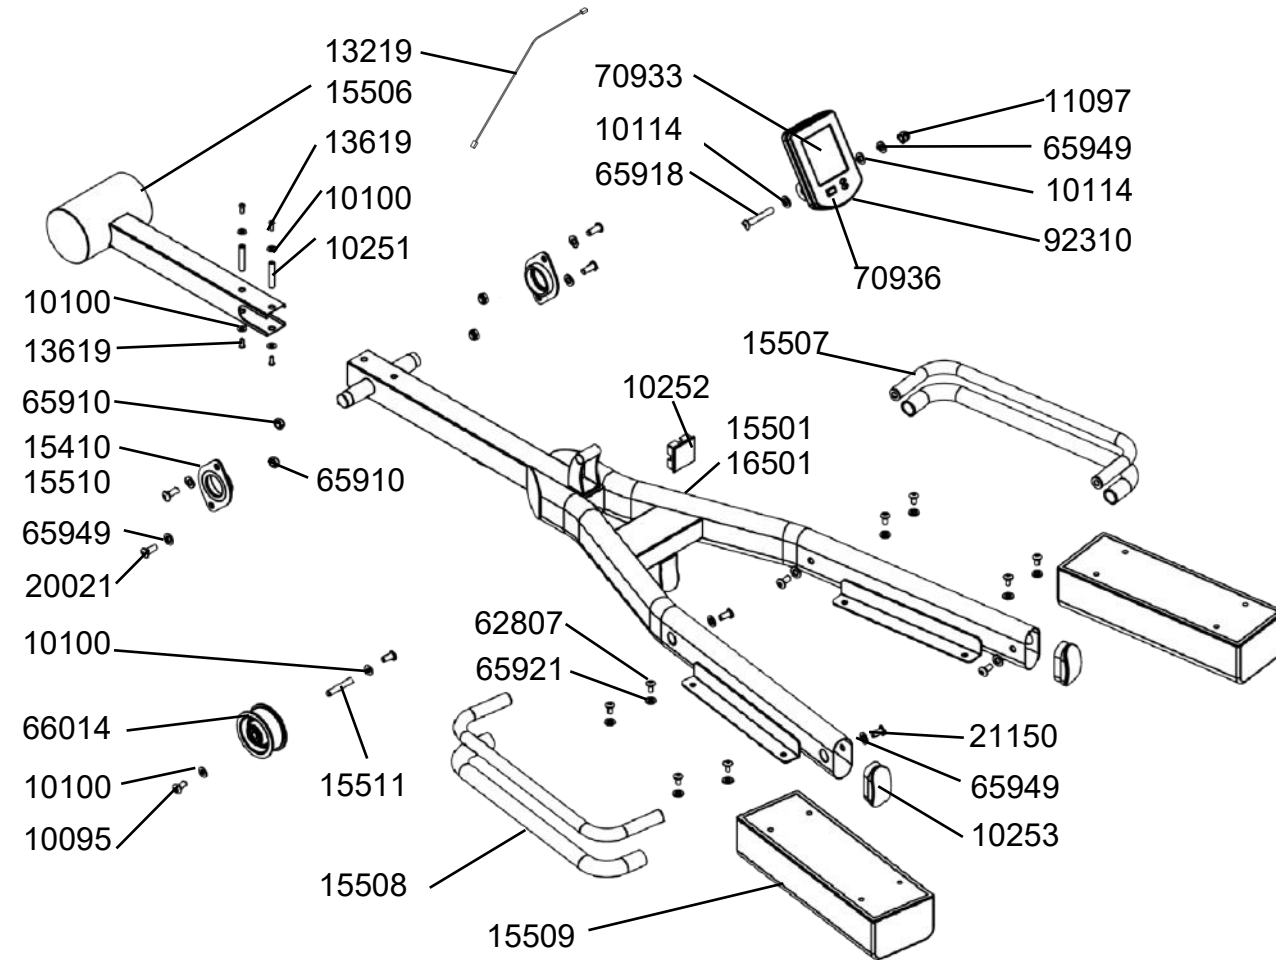

POWER PRESS

Exploded Diagram

10244	1	Shaft 11.9x115mm
62807	2	Dome Head Bolt M8x15 - B
65918	1	Dome Head Bolt M10x60 - B
65921	2	Washer M8x19x1.6t - B
65949	7	Washer M10x21x2t - B
65962	6	Dome Head Bolt M10x25 - B

Upper Main Frame Assembly

15410 - Before **#18 04023-4032 10**

15510 - After **#18 04113-4118 10**

10095	2	Dome Head Bolt M6x10 - B
10100	6	Washer M6x16x1t - B
10114	2	Computer Mount Plastic Bushing 20x16x13x10
10251	2	Shaft 10x49mm
10252	1	End Cap 50x50mm
10253	2	End Cap 40x80mm
11097	1	Nut Dome Head M10 - B
13219	1	Heart Rate Wiring 800mm - Upper
13619	4	Dome Head Bolt M6x15 - B
15410	2	Pillow Block Ball Bearing
15501	1	Upper Main Frame Complete - Power Press Orange
15506	1	Balance Bar
15507	2	Arm Tube
15508	2	Grip for Arm Tube
15509	2	Shoulder Pad
15510	2	Pillow Block Ball Bearing
15511	1	Shaft 10x42mm
16501	1	Upper Main Frame Complete - Power Press Gray
20021	4	Dome Head Bolt M10x35 - B
21150	4	Dome Head Bolt M10x15 - B
62807	8	Dome Head Bolt M8x15 - B
65910	4	Nyloc Nut M10 - B
65918	1	Dome Head Bolt M10x60 - B
65921	8	Washer M8x19x1.6t - B
65949	9	Washer M10x21x2t - B
66014	1	Belt Pulley with 6000zz Bearings Complete
70933	1	LCD for Bluetooth Auto-Adjust Monitor
70936	1	Membrane for Power Zone
92310	1	Bluetooth Auto-Adjust Monitor

Foot Plate Assembly

10095	2	Dome Head Bolt M6x10 - B
10100	2	Washer M6x16 - B
10199	1	End Cap 100x50mm
10222	1	Shaft 10x104mm
10223	2	Plastic Bushing 10.5x14x34.5
10236	1	Shaft 9.5x31mm
11089	1	Dome Head Bolt M8x30 - B
15503	1	Foot Plate & Rubber Pad #10165 & Non Skid #10319 & Decal#15017
66014	1	Belt Pulley with 6000zz Bearings Complete
65913	2	Dome Head Bolt M6x20 - B
65921	1	Washer M8.5x19x1.6t - B

Bungee Pulley Assembly

10100	2	Washer M6x16 - B
10233	1	Shaft 12x118 - Rear
10266	4	C Clip STW-12
10273	2	L-Shaped Support Bracket
13619	2	Dome Head Bolt M6x15 - B
62807	4	Dome Head Bolt M8x15 - B
65935	2	Nyloc Nut M6 - B
74109	1	Bungee Pulley with Bearing - L16