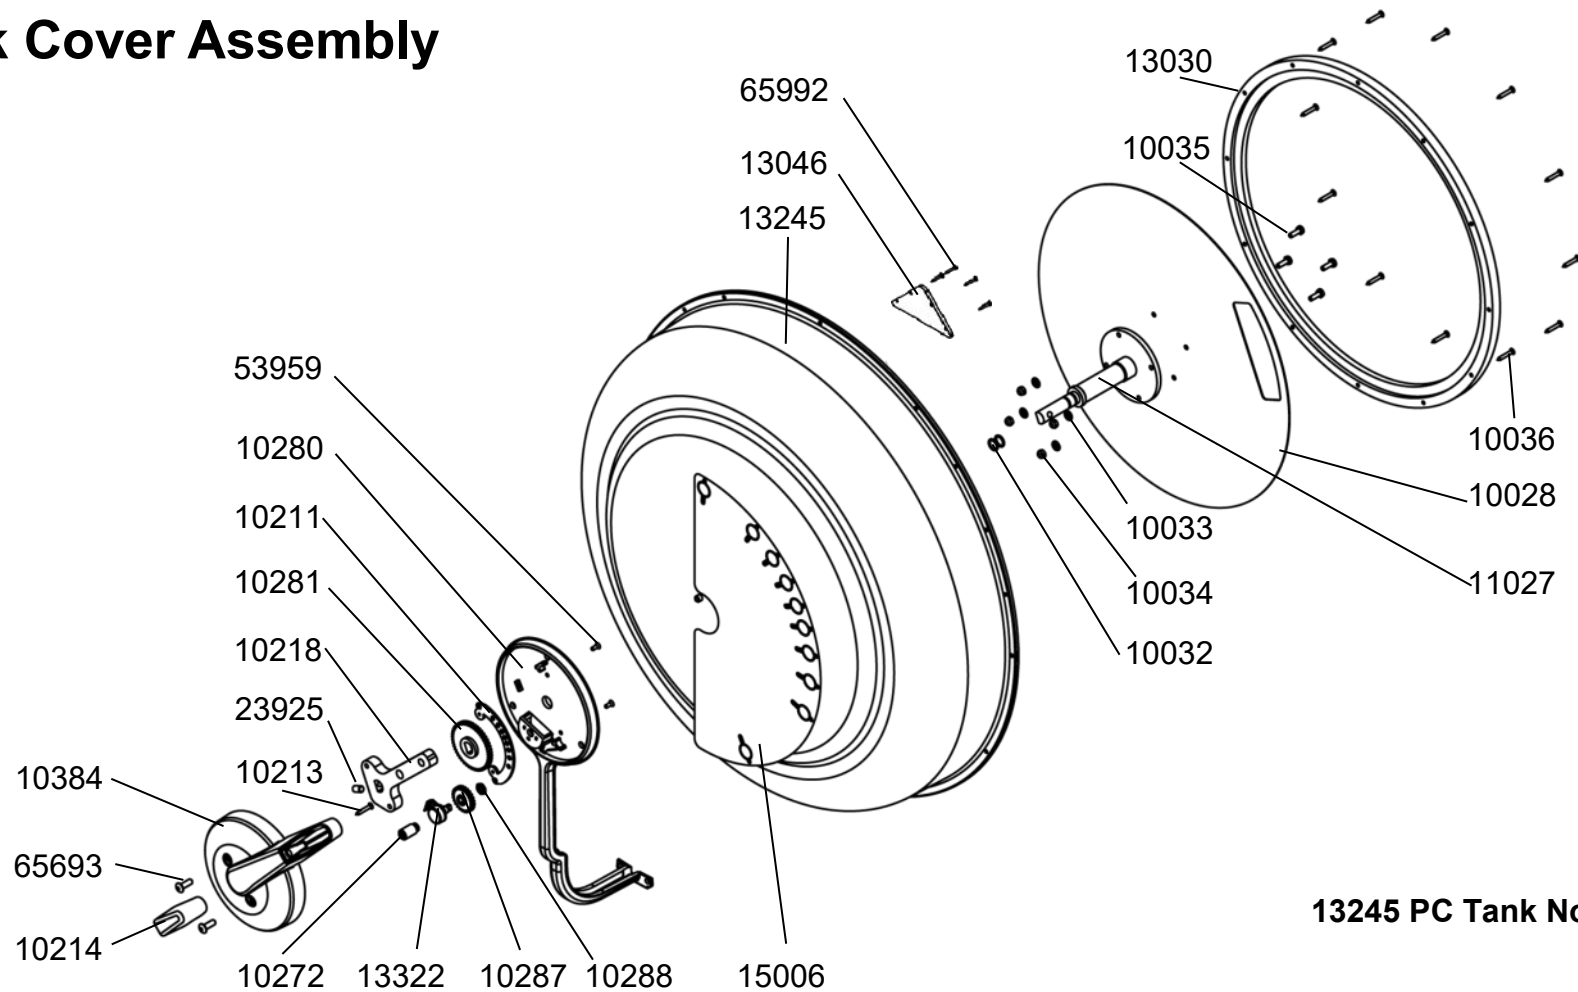

A689 Tank Cover Assembly

13245 PC Tank Not Sold Separately

10028	1	Backing Plate 0.8mm SUS	10281	1	Gear M1T48
10032	2	Nylon Resistance Adjuster O Ring 12x9x1.5	10384	1	Adjuster Knob Set Gary incl. Cap #10214 & Screw #10213 & Ball Plunger #10272
10033	4	Washer 10x4.2x1 SUS	11027	1	Adjuster Handle Shaft
10034	4	Nut M4 SUS	13030	1	Adjuster PP Tank Ring 358x10
10035	4	Hex Bolt M4 SUS	13245	1	PC Tank Cover with Decal #15006 & Triangle plate #13046 & Bolts #65992
10036	12	Flat Tapping Screw M3x20 SUS	23925	1	Grub Screw M6x10
10211	1	Locating Plate	53959	2	Counter Sunk Bolt M3x8 -SUS
10218	1	Adjuster Handle	65693	2	Dome Head Bolt M5x15 - B
10280	1	Lever Base incl. Potentiometer, #1322 Gear #10287 & Nut #10288