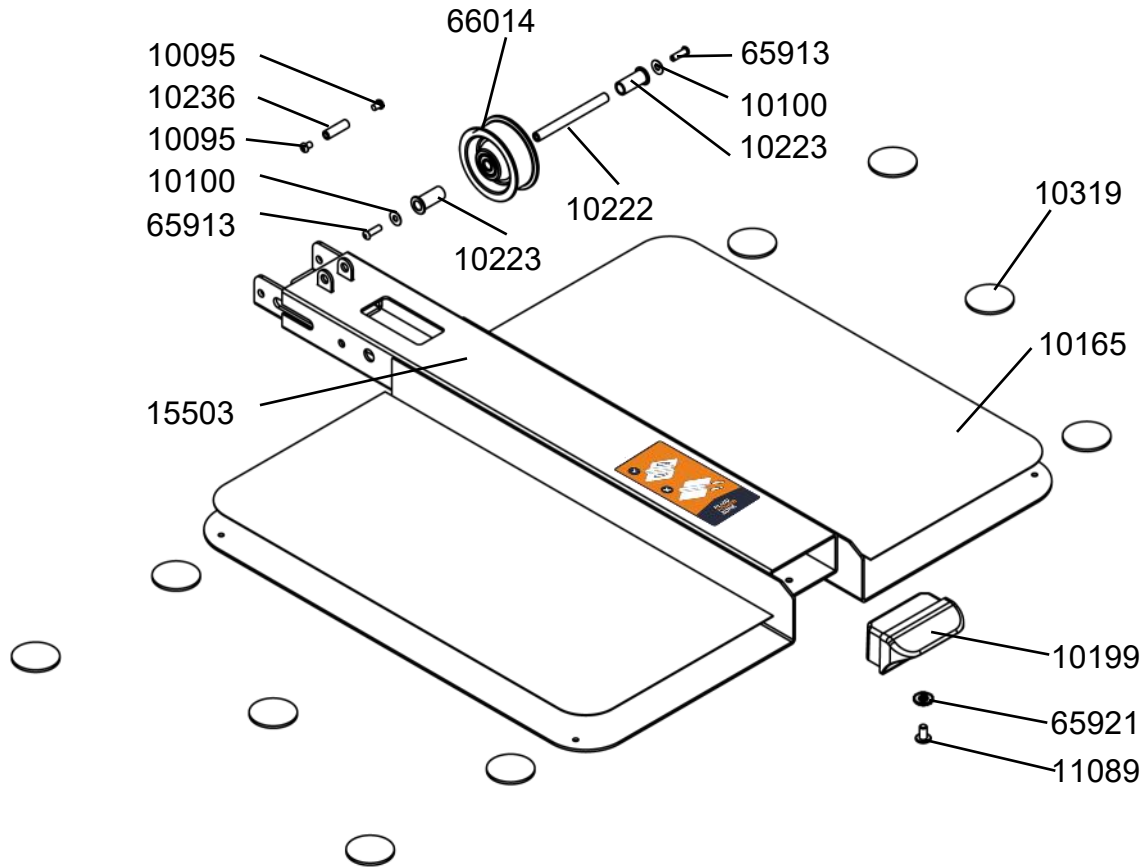

Foot Plate Assembly

10095	2	Dome Head Bolt M6x10 - B
10100	2	Washer M6x16 - B
10199	1	End Cap 100x50mm
10222	1	Shaft 10x104mm
10223	2	Plastic Bushing 10.5x14x34.5
10236	1	Shaft 9.5x31mm
11089	1	Dome Head Bolt M8x30 - B
15503	1	Foot Plate & Rubber Pad #10165 & Non Skid #10319 & Decal#15017
66014	1	Belt Pulley with 6000zz Bearings Complete
65913	2	Dome Head Bolt M6x20 - B
65921	1	Washer M8.5x19x1.6t - B