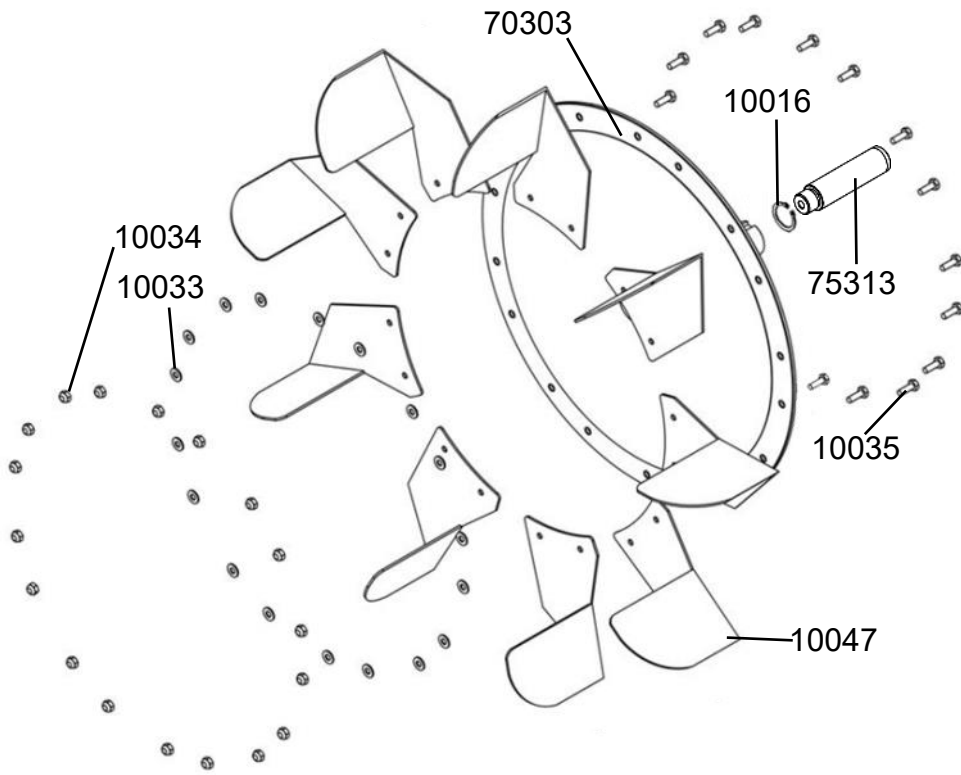

Bungee Pulley Assembly

10100	2	Washer M6x16 - B
10233	1	Shaft 12x118 - Rear
10266	4	C Clip STW-12
10273	2	L-Shaped Support Bracket
13619	2	Dome Head Bolt M6x15 - B
62807	4	Dome Head Bolt M8x15 - B
65935	2	Nyloc Nut M6 - B
74109	1	Bungee Pulley with Bearing - L16

A263 Sensor Kit

11034	1	Nut M4 -B
13125	1	Sensor Lead 45cm DT
73115	1	Round Head Phillips Screw M4x12
73116	1	Sensor Bracket

A284 Pulley Assembly

20150	1	Dome Head Bolt M10x15
62852	2	Hex Head Bolt M6x60 - B
70315	1	Magnetic Ring & Rare Earth Magnet #60124
73082	1	Washer 10.2x30x3t SUS
74705	1	One Way Bearings & Needle Bearings included for Belt/
84510	1	Bushing 25x35x5t
84514	1	Bushing 25x35x65t
84519	1	Bungee 6mmx3120mm & Inner Clip #65922 & Hook
84506	1	Belt 5360mm

A689 Tank Cover Assembly

13245 PC Tank Not Sold Separately

10028	1	Backing Plate 0.8mm SUS	10281	1	Gear M1T48
10032	2	Nylon Resistance Adjuster O Ring 12x9x1.5	10384	1	Adjuster Knob Set Gary incl. Cap #10214 & Screw #10213 & Ball Plunger #10272
10033	4	Washer 10x4.2x1 SUS	11027	1	Adjuster Handle Shaft
10034	4	Nut M4 SUS	13030	1	Adjuster PP Tank Ring 358x10
10035	4	Hex Bolt M4 SUS	13245	1	PC Tank Cover with Decal #15006 & Triangle plate #13046 & Bolts #65992
10036	12	Flat Tapping Screw M3x20 SUS	23925	1	Grub Screw M6x10
10211	1	Locating Plate	53959	2	Counter Sunk Bolt M3x8 -SUS
10218	1	Adjuster Handle	65693	2	Dome Head Bolt M5x15 - B
10280	1	Lever Base incl. Potentiometer, #1322 Gear #10287 & Nut #10288			

A250 Flywheel Assembly

10016	1	C Clip STW-25
10033	18	Washer 10x4.2x1 SUS
10034	18	Nut M4 SUS
10035	18	Hex Bolt M4 SUS
10047	9	Impeller Blade
70303	1	Flywheel - E316/VX2/E520/VX3
75313	1	Impeller Shaft 252mm