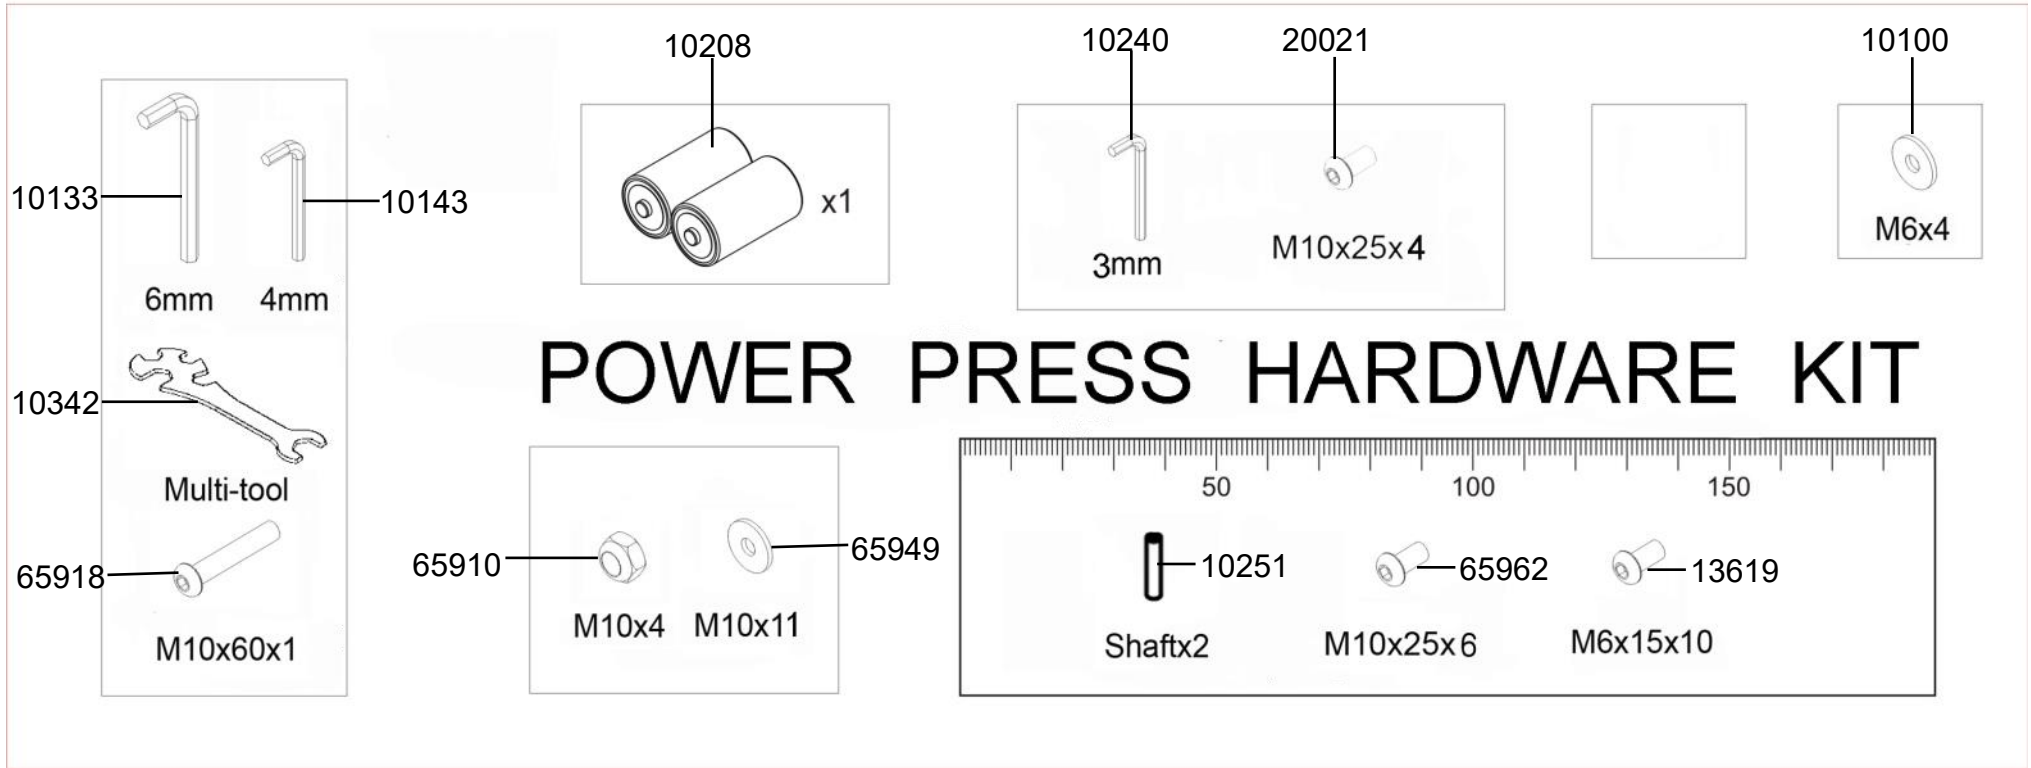

HPRE Hardware Kit

10100	4	Washer M6x16x1t - B
10133	1	Allen Key 6mm
10143	1	Allen Key 4mm
10208	1	D Cell Duracell Battery
10240	1	Allen Key 3mm
10251	2	Shaft 10x49mm
13619	10	Dome Head Bolt M6x15 - B
10342	1	Multi-Wrench
20021	4	Dome Head Bolt M10x35 - B
65910	4	Nyloc Nut M10 - B
65918	1	Dome Head Bolt M10x60 - B
65949	11	Washer M10x21x2t - B
65962	6	Dome Head Bolt M10x25 - B